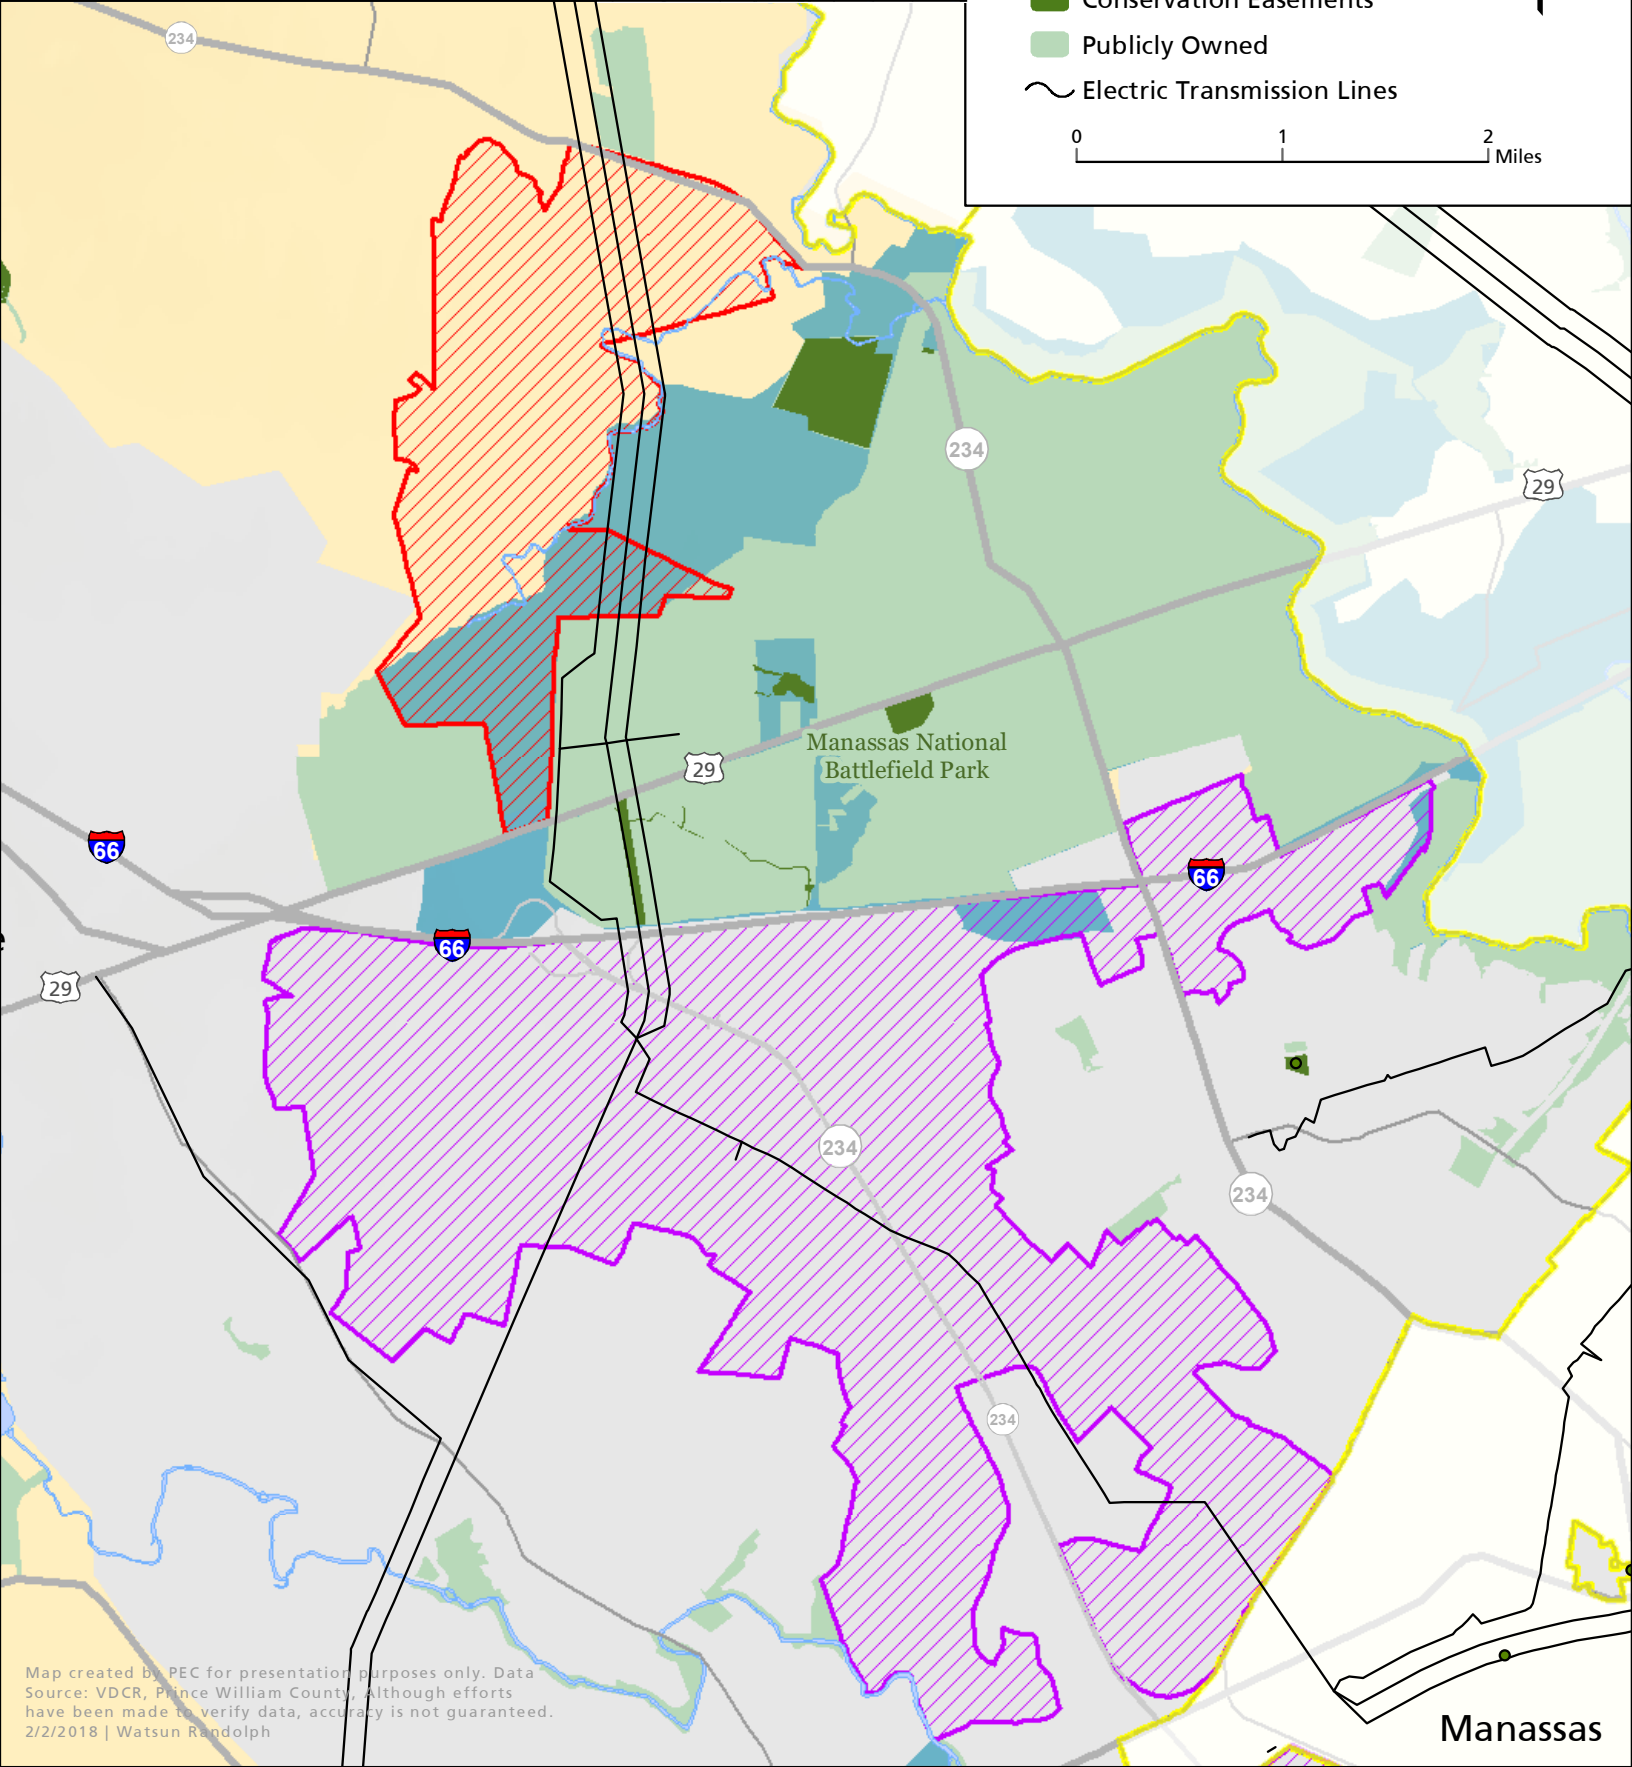

# Prince William County

- Data Center Opportunity Zone Overlay District
- Potential Addition to Data Center Overlay
- Rural Crescent
- Development
- Register Eligible Battlefields
- Conservation Easements
- Publicly Owned
- Electric Transmission Lines

0 1 2 Miles

Map created by PEC for presentation purposes only. Data Source: VDCR, Prince William County. Although efforts have been made to verify data, accuracy is not guaranteed. 2/2/2018 | Watsun Randolph

Manassas